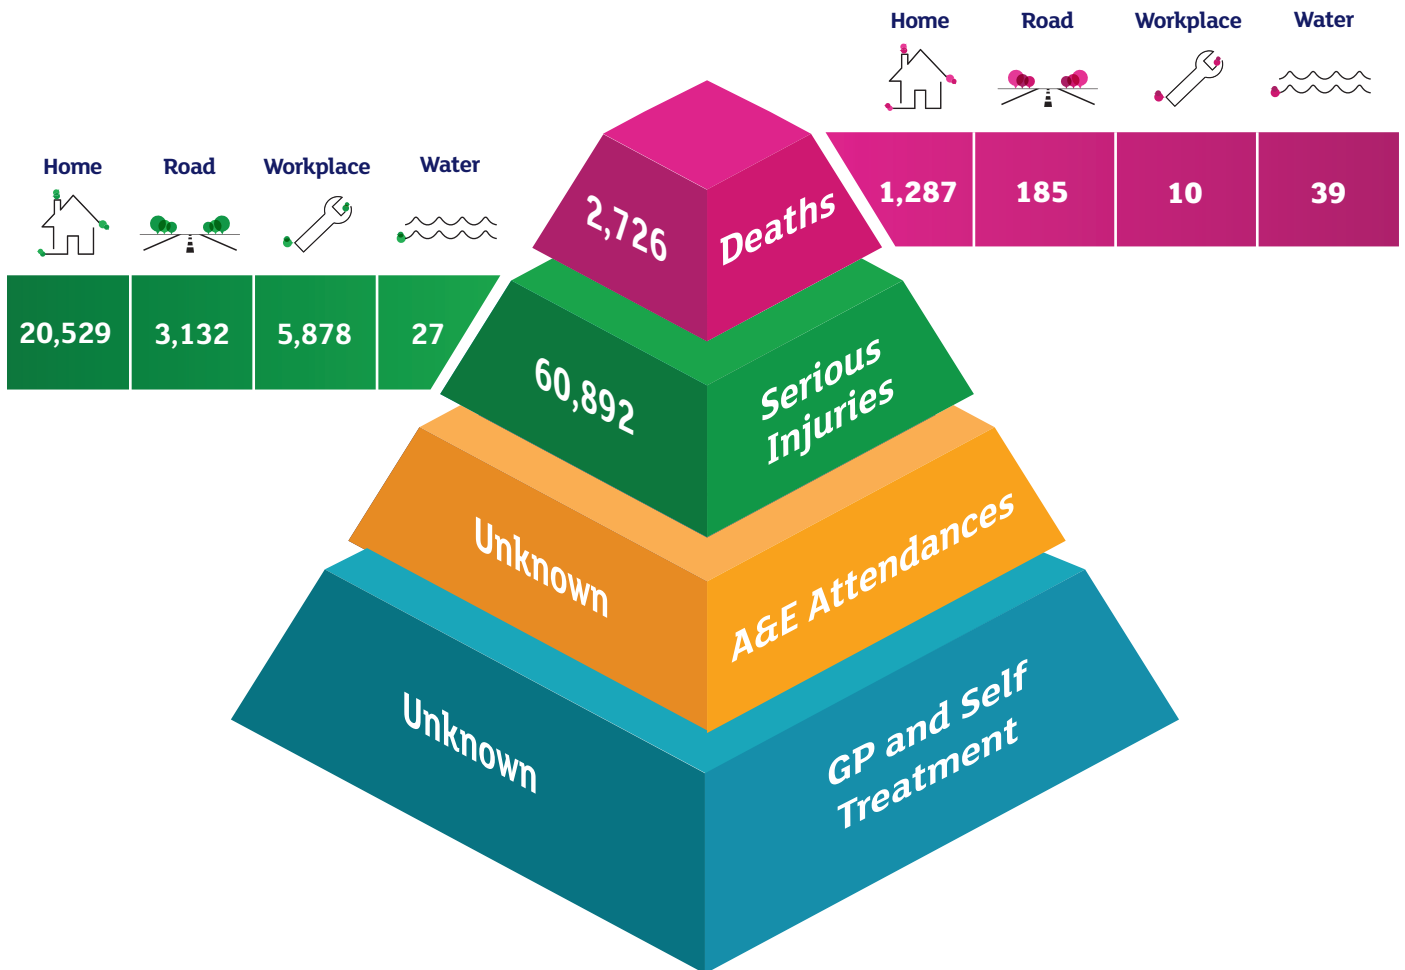

# Injury Pyramid

## 2019/20 Scotland

accidents don't have to happen

contact us:  
[communitysafety@rospa.com](mailto:communitysafety@rospa.com) | 0131 449 9379

This data is provisional. For more information on where this data comes from, please visit:  
<https://www.rospa.com/about/around-the-uk/scotland/injury-pyramid/>