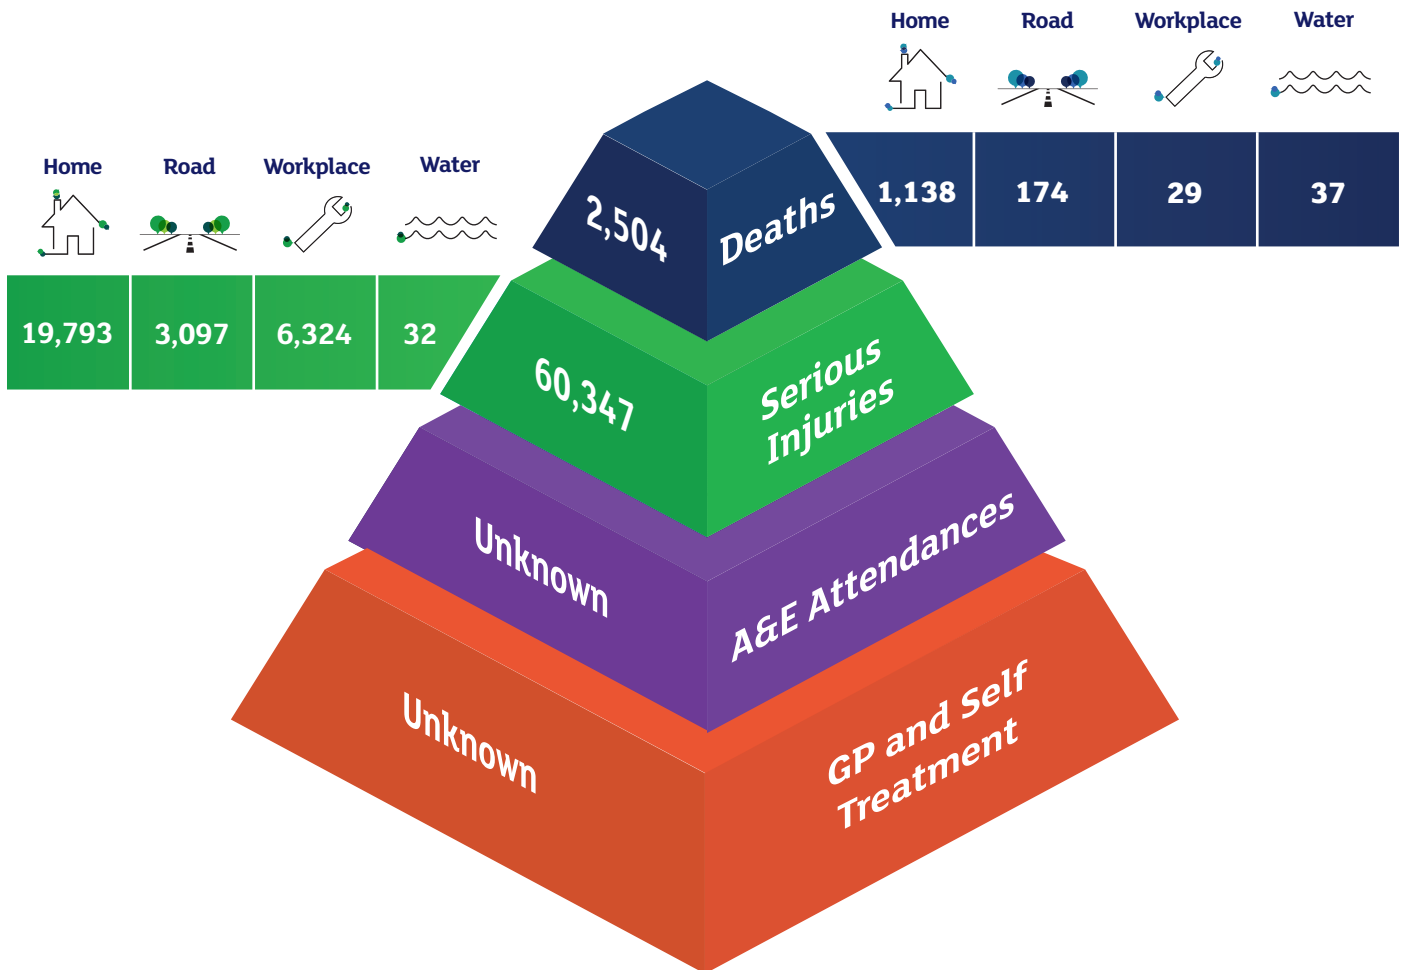

# Injury Pyramid

## 2018/19 Scotland

accidents don't have to happen

contact us:

[communitysafety@rospa.com](mailto:communitysafety@rospa.com) | 0131 449 9379

This data is provisional. For more information on where this data comes from, please visit: <https://www.rospa.com/about/around-the-uk/scotland/injury-pyramid/>