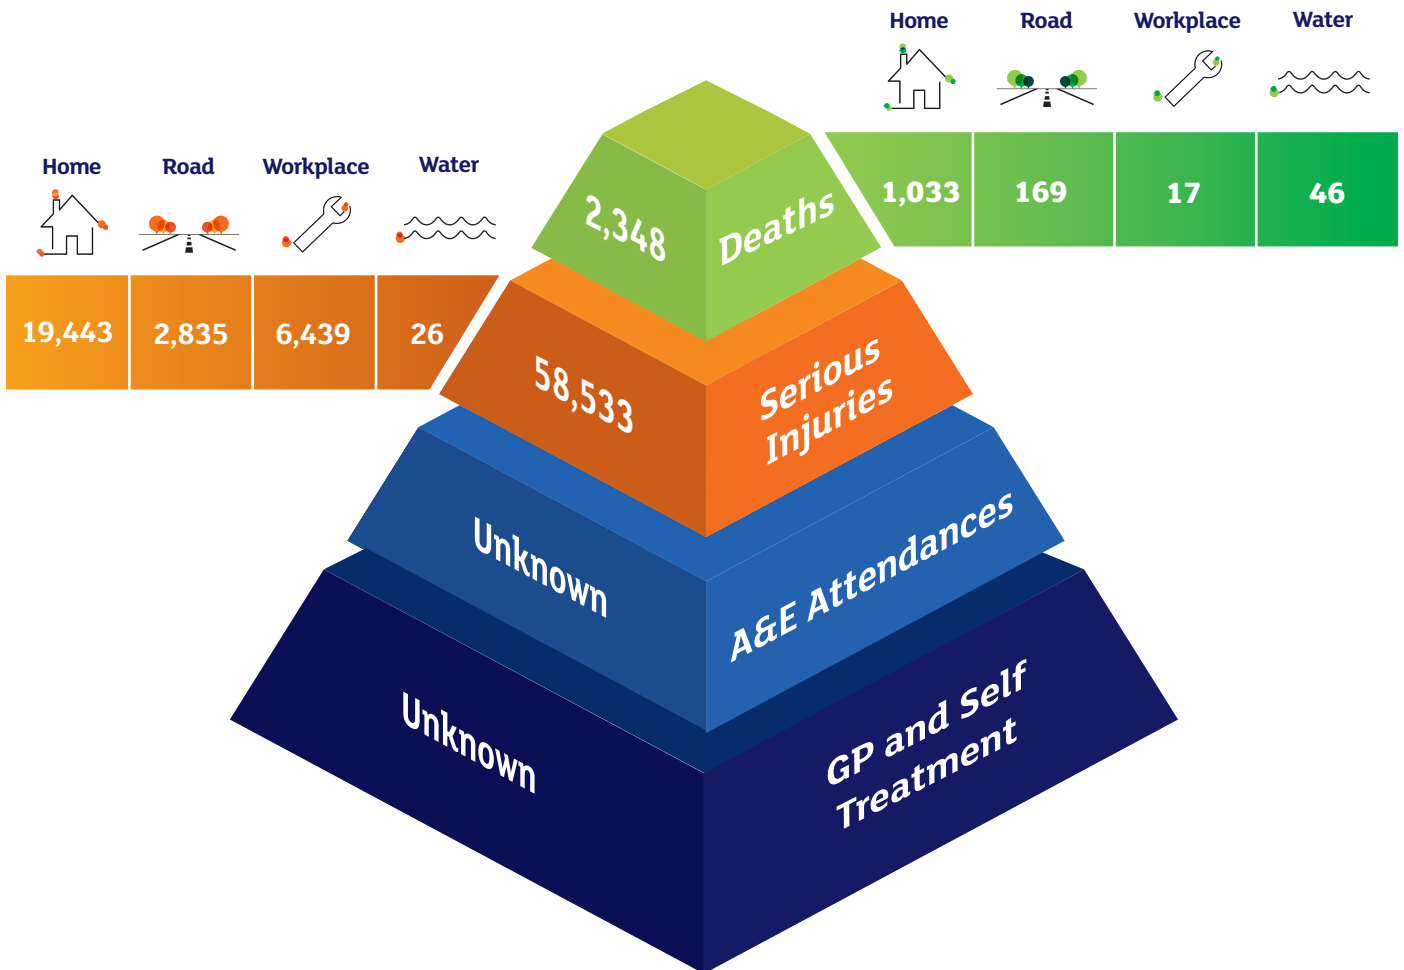

Injury Pyramid

2017/18 Scotland

accidents don't have to happen

contact us:
communitysafety@rospa.com | 0131 449 9379

This data is provisional. For more information on where this data comes from, please visit:
<https://www.rospa.com/about/around-the-uk/scotland/injury-pyramid/>