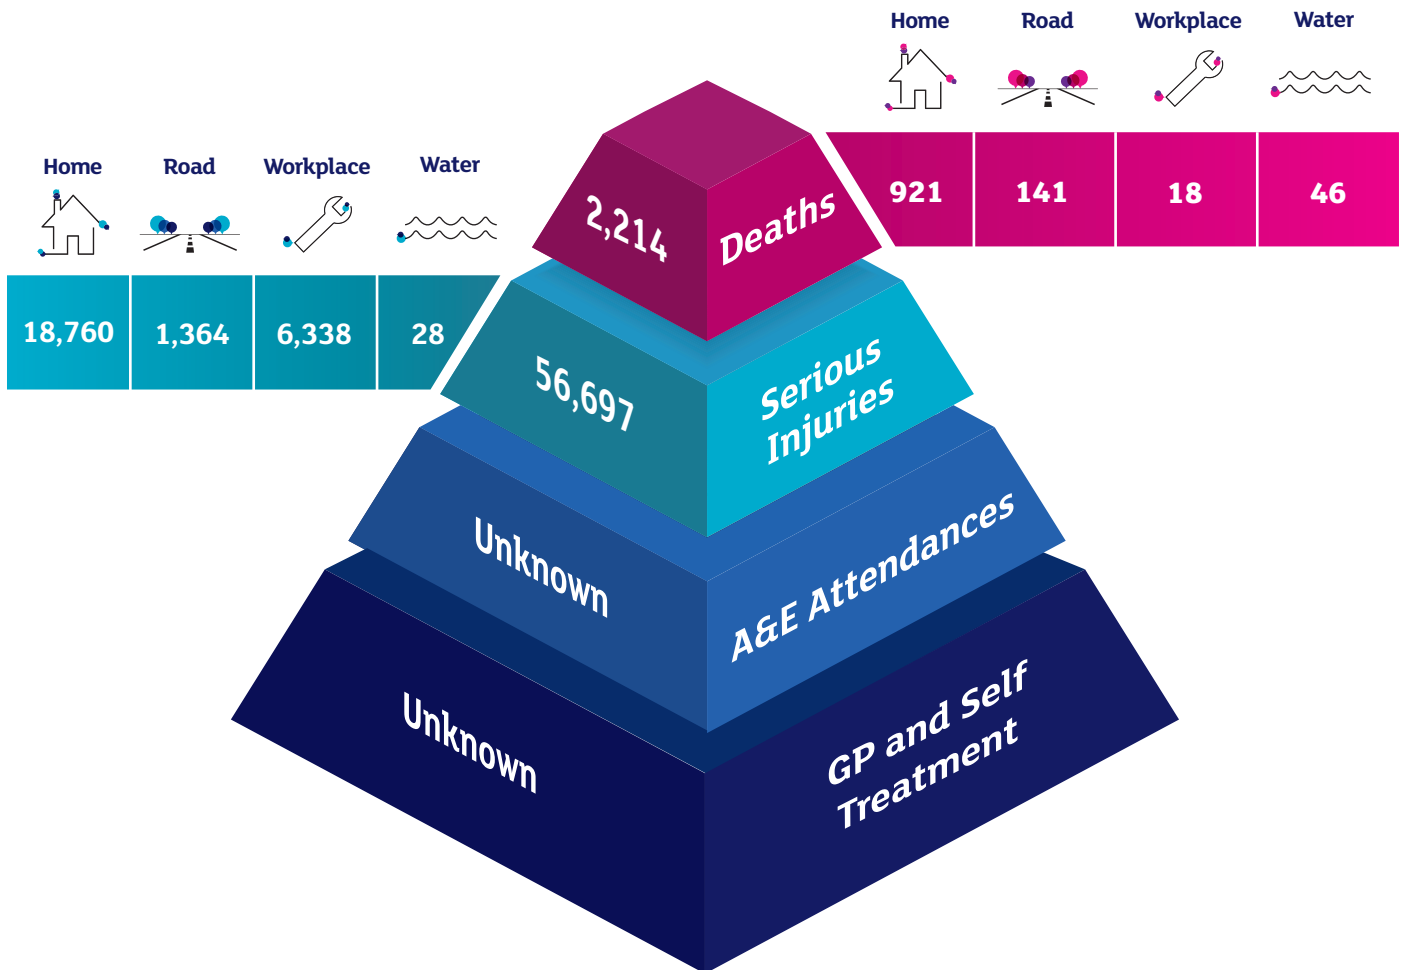

# Injury Pyramid

## 2016/17 Scotland

accidents don't have to happen

contact us:

[communitysafety@rospa.com](mailto:communitysafety@rospa.com) | 0131 449 9379

This data is provisional. For more information on where this data comes from, please visit: <https://www.rospa.com/about/around-the-uk/scotland/injury-pyramid/>